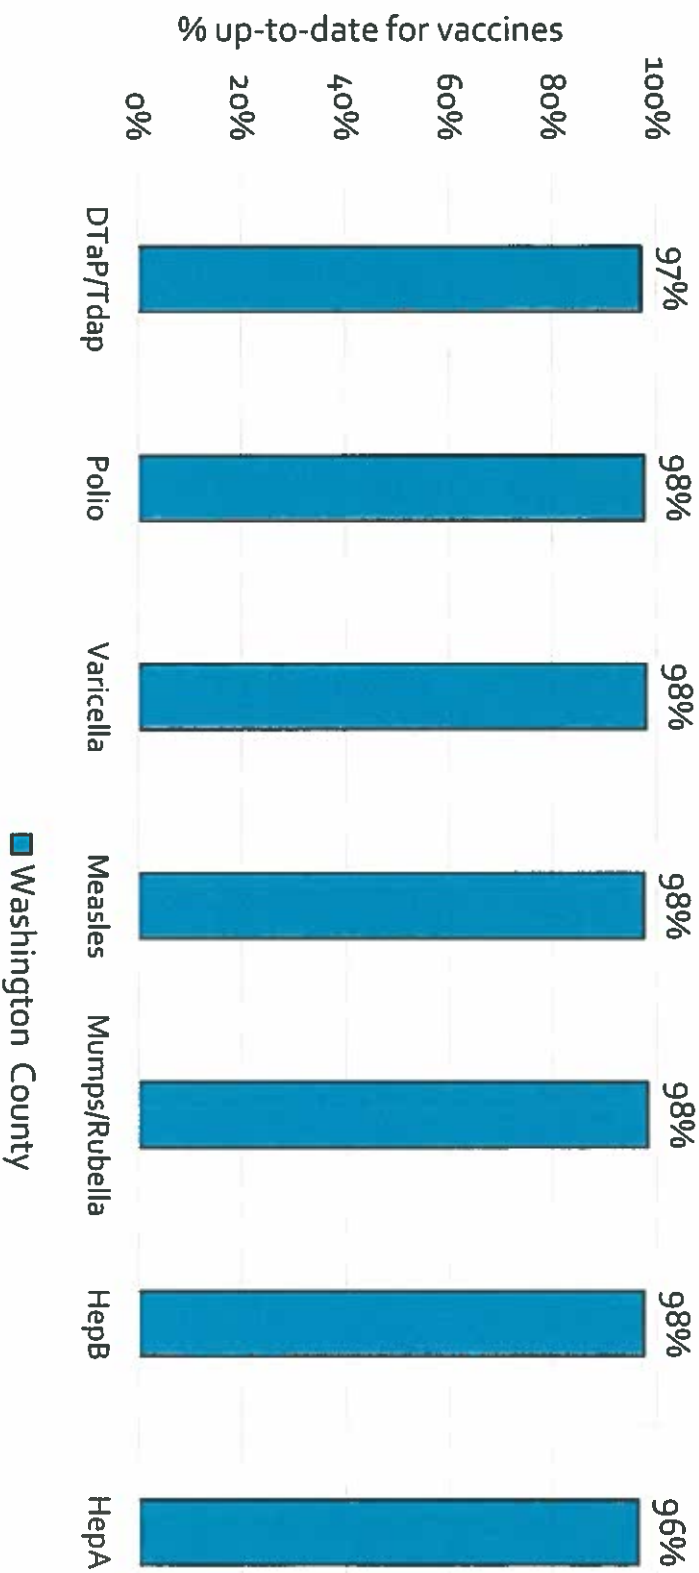

How many school-age kids* are up-to-date on vaccines in your county?

*Kindergarten through 12th grade.

Assessment date: 02/29/2016

Data source: Immunization Primary Review Summary Reports